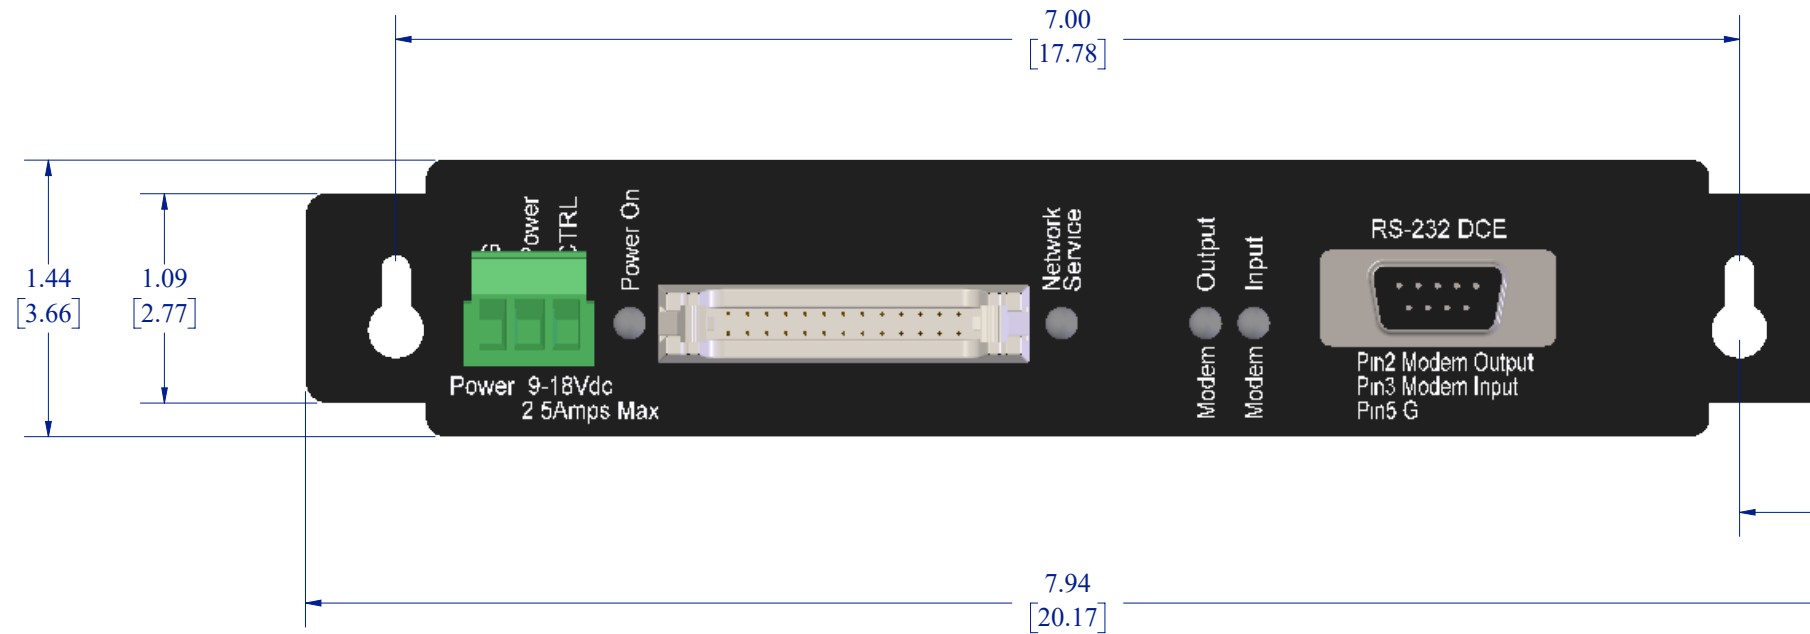

1.44
[3.66]

1.09
[2.77]

7.00
[17.78]

7.94
[20.17]

.47
[1.19]