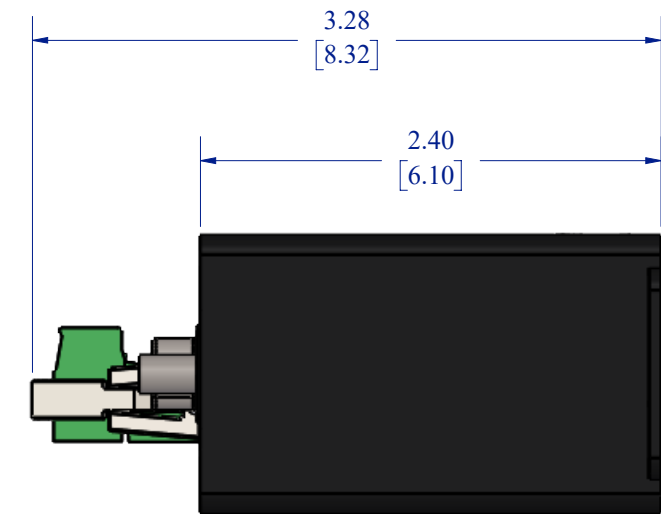

3.28
[8.32]

2.40
[6.10]

COM9522B
Iridium Satellite Modem Interface

© 2013 CAMPBELL SCIENTIFIC, INC.
THE INFORMATION CONTAINED IN THIS
DRAWING IS THE SOLE PROPERTY OF
CAMPBELL SCIENTIFIC, INC. ANY
REPRODUCTION IN PART OR AS A WHOLE
WITHOUT THE WRITTEN PERMISSION OF
CAMPBELL SCIENTIFIC, INC. IS PROHIBITED.

SCALE 1:1

UNITS: $\frac{\text{IN}}{\text{[CM]}}$

7/2/2019